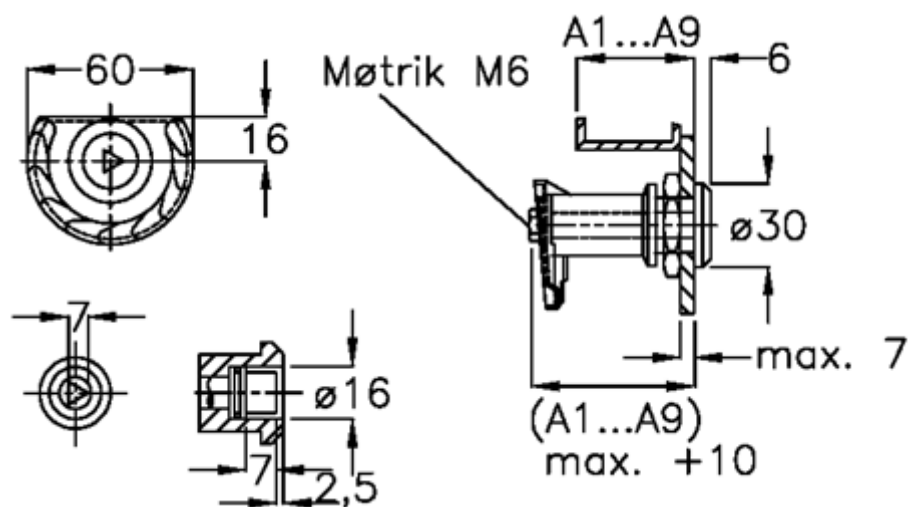

Data Sheet

Article number: 209180251
Description: E+G Door lock
GN 119-DK-A5-NI

Measures

Door + frame thickness = 37-45
Measure type = A5